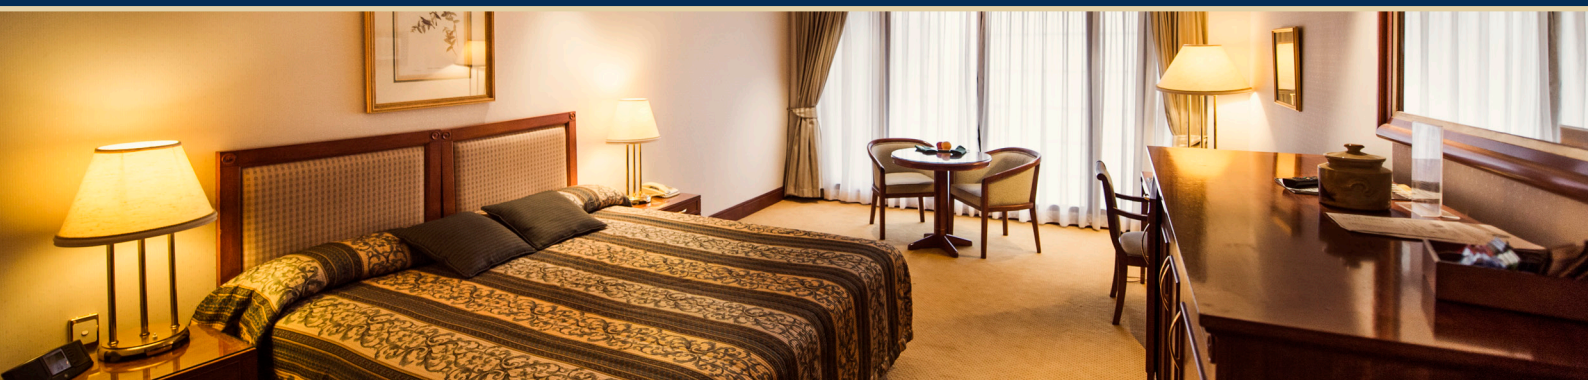

TATTERSALL'S CLUB

2018 ACCOMMODATION TARIFFS

Tattersall's Club welcomes Members, their partners and families to enjoy the Accommodation rooms available at its CBD location.

Members have the privilege of also booking rooms for business associates, family and friends when they are travelling to Brisbane.

Tattersall's Club also welcomes Members from its extensive network of Reciprocal Clubs around the world.

Complimentary continental breakfast for two is included with each room.

| 2018 Tariffs (including Reciprocal Club Guests) | |
|---|--|
| Superior Room | \$189 |
| Executive Room | \$219 |
| Exclusive Tattersall's Club 2018 Member Rate | |
| Superior Room | \$179 |
| Executive Room | \$209 |
| Guests of Tattersall's Club Member and Tattersall's Function Centre Guests | |
| Superior Room | \$199 |
| Executive Room | \$229 |
| Rollaways | \$35 for the first night. \$20 per night thereafter. |
| Cots | Complimentary |