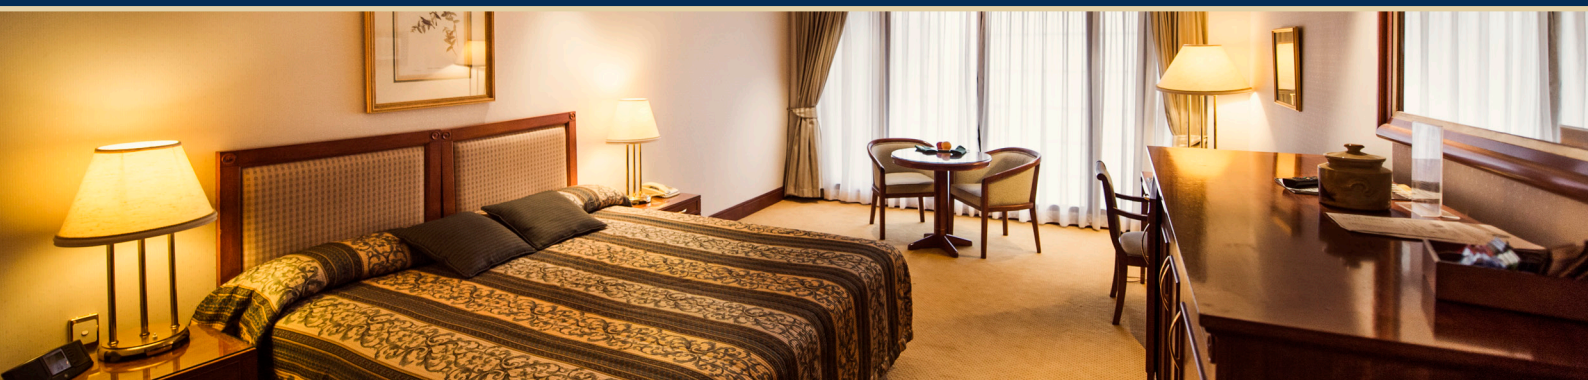

TATTERSALL'S CLUB

2018 ACCOMMODATION TARIFFS

Tattersall's Club welcomes Members, their partners and families to enjoy the Accommodation rooms available at its CBD location.

Members have the privilege of also booking rooms for business associates, family and friends when they are travelling to Brisbane.

Tattersall's Club also welcomes Members from its extensive network of Reciprocal Clubs around the world.

Complimentary continental breakfast is included with each room.

2018 Tariffs (including Reciprocal Club Guests)	
Superior Room	\$220
Superior Twinshare Room	\$230
Executive Room	\$250
Executive Twinshare Room	\$260
Exclusive Tattersall's Club 2018 Member Rate	
Superior Room	\$180
Superior Twinshare Room	\$190
Executive Room	\$210
Executive Twinshare Room	\$220
Guests of Tattersall's Club Member and Tattersall's Function Centre Guests	
Superior Room	\$200
Superior Twinshare Room	\$210
Executive Room	\$230
Executive Twinshare Room	\$240
Rollaways	\$35 for the first night. \$20 per night thereafter.
Cots	Complimentary